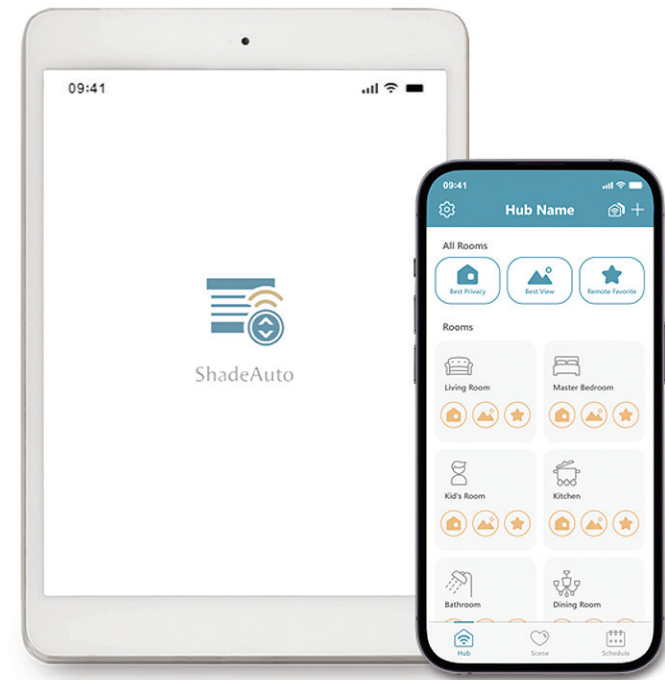

NORMAN® SMART MOTORIZATION

Control Your Smart Shades from Anywhere in the World

- **Ultimate Convenience at Your Fingertips:** Seamlessly control your shades with the touch of a button. The intuitive ShadeAuto™ app allows you to schedule opening and closing times, adjust settings remotely, and effortlessly manage multiple windows or rooms at once.
- **Improved Comfort & Energy Efficiency:** Optimize energy consumption by using preset schedules. This helps regulate indoor temperatures, reducing the need for excessive heating or cooling.
- **Enhanced Privacy and Security:** Schedule your shades to open or close at specific times, even when you are away, enhancing security and privacy in your home.

Smart Motorized Roman Shades are your ultimate solution for modern living, offering a seamless blend of convenience, style, safety and energy efficiency.